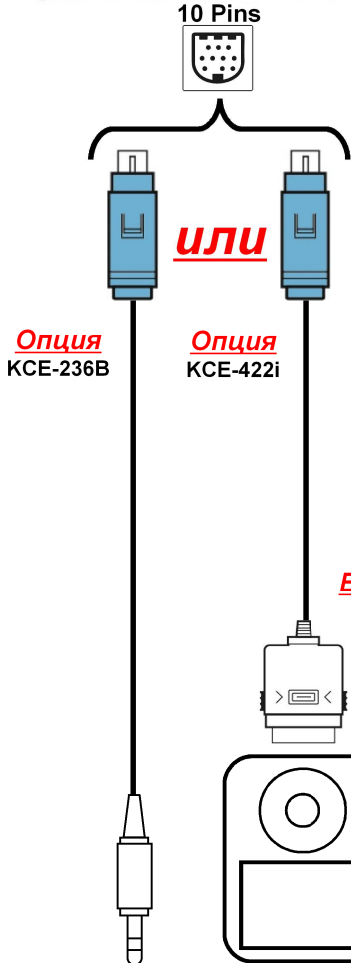

KCE-433iV

Steering Wheel
Remote Control I/F

APF-Sxxx

ИЛИ

Vehicle Display Adapter

APF-Dxxx

IMPRINT Sound Prozessor

PXA-H100